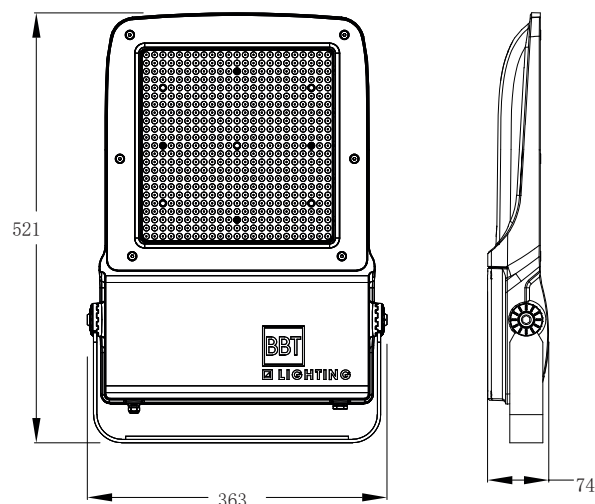

DIMENSION DRAW